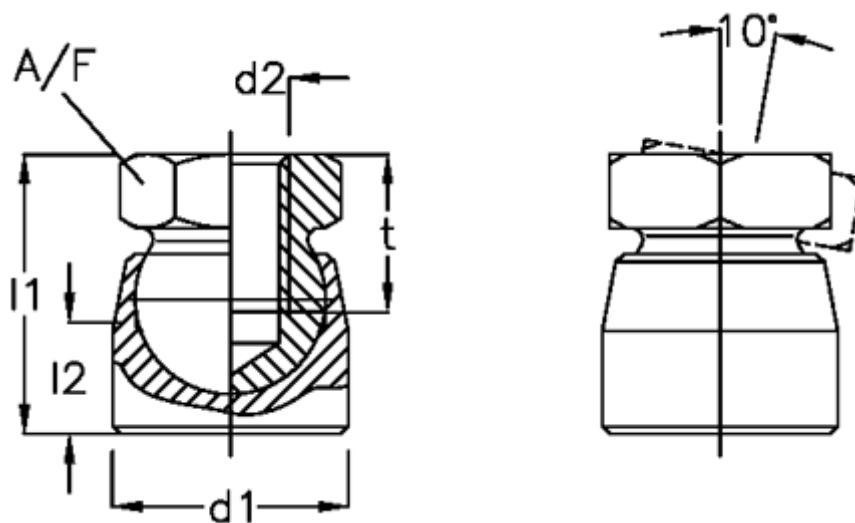

Article number: 20215428

Description: E+G Ball joint thrust pad
GN 346-24-M12

Measures

d1	= 24
d2	= M12
l1	= 25
l2	= 10
NV	= 18
Static load (N)	= 10000
t min	= 12